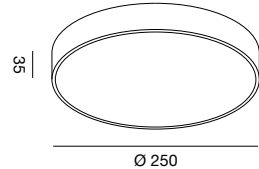

BEAM

LED 30W | 220-240Vac CRI >80	Bianco opaco	GPL262C	3000K	2250lm
	Matt White	GPL262N	4000K	2460lm